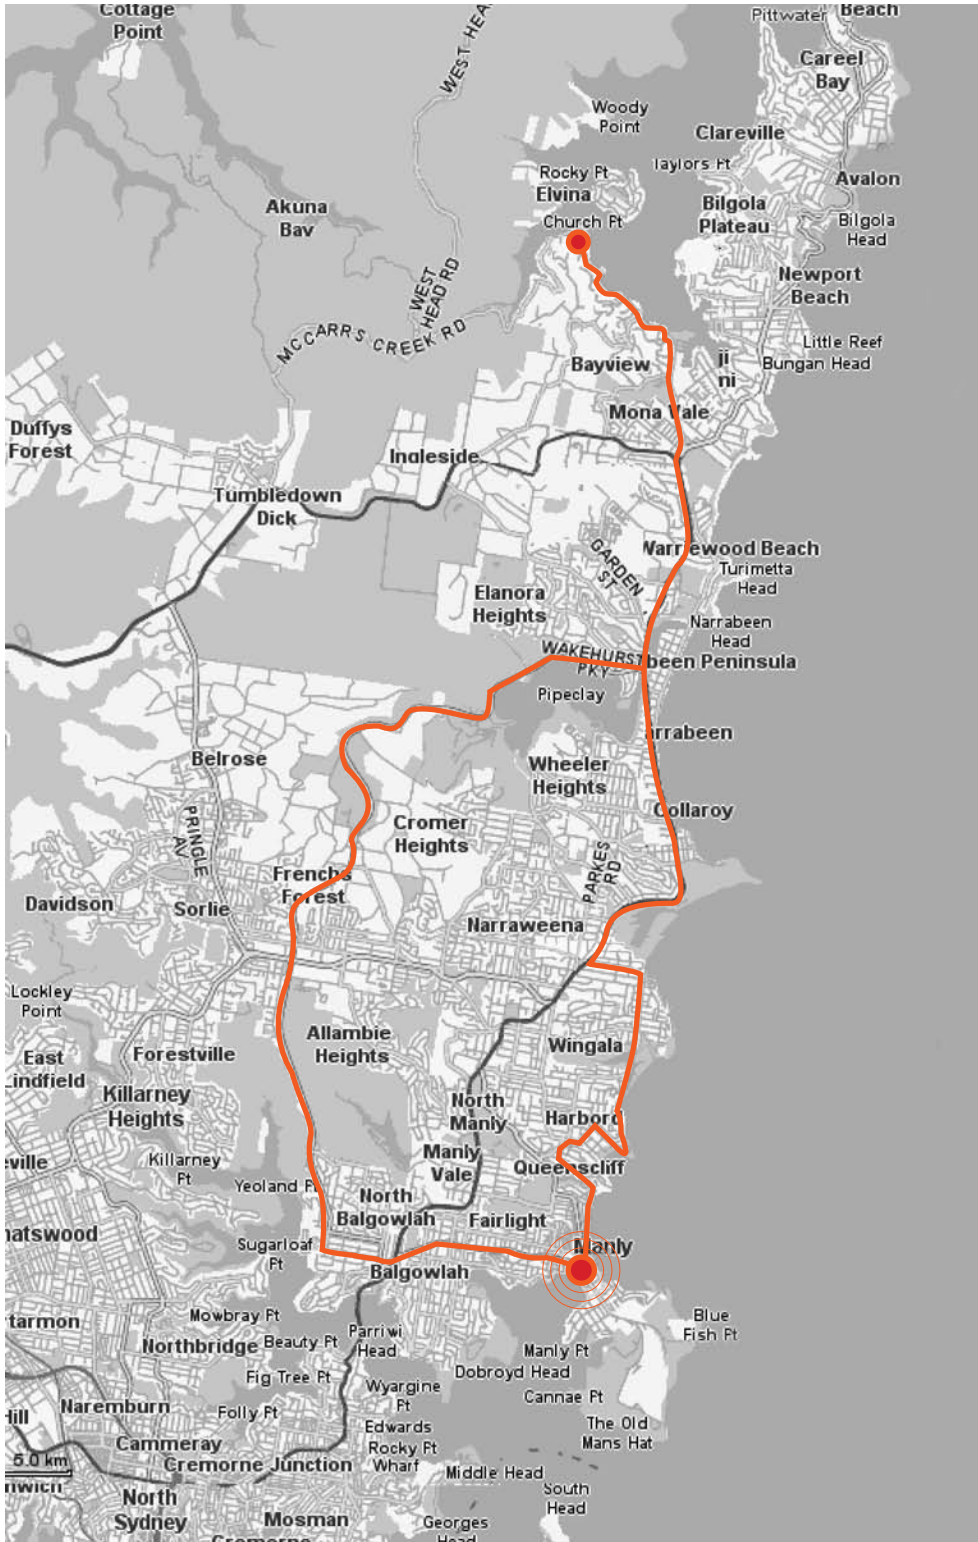

5 The Churchpoint Chaser [90 mins]

Take in the spectacular coastline of the northern beaches free wheelin' along all the beautiful beaches enroute to Mona Vale. Taking the inroad along the bay to Church Point, where you will stop for refreshments before returning to Manly.